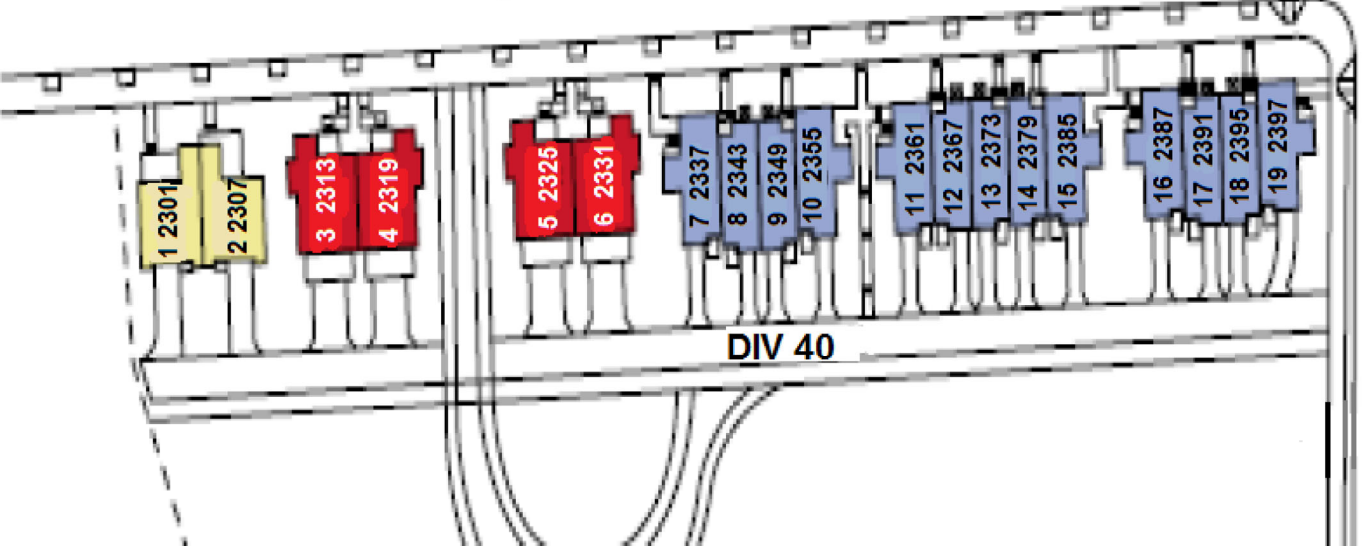

CROFTON AT VILLAGE GREEN - DIVS 29, 30, 40

DIV 29

NE PARK DRIVE

DIV 40

DIV 30

24th AVE NE