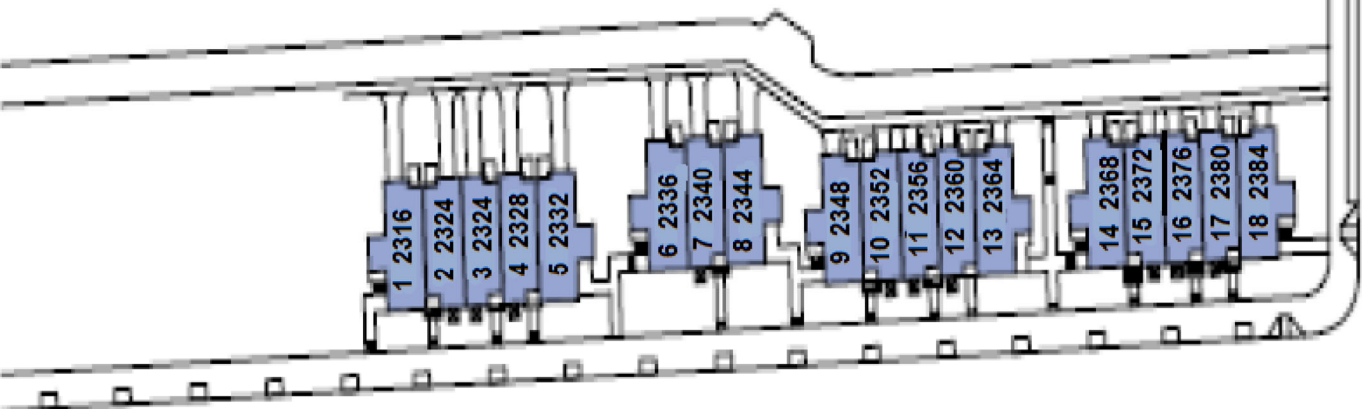

CROFTON AT VILLAGE GREEN - DIVS 29, 30, 40

DIV 29

NE PARK DRIVE

DIV 40

DIV 30

24th AVE NE