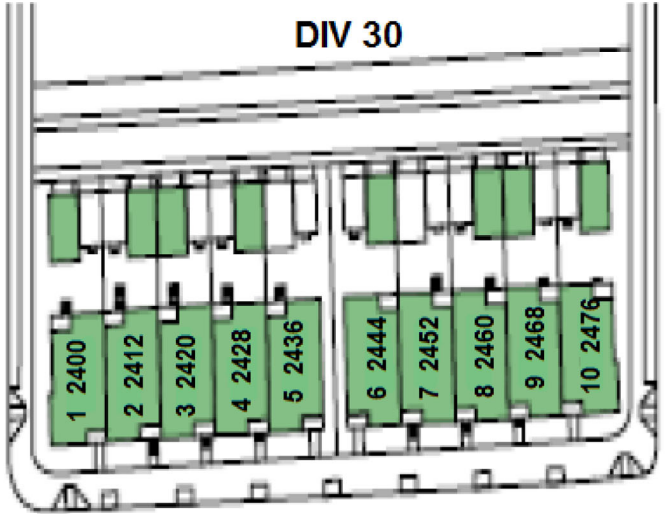

CROFTON AT VILLAGE GREEN - DIVS 29, 30, 40

DIV 29

NE PARK DRIVE

DIV 40

DIV 30

24th AVE NE